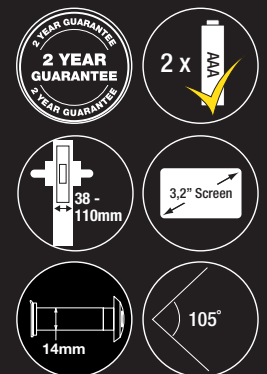

Digital Door Viewer

An innovation in door viewer security

- View live images of who is at the door
- Includes 2 x AAA batteries
- 105° viewing angle
- 3.2" viewing screen provides large clear images of any visitor
- Viewer screen can be seen from a distance
- Simple installation, fitting doors (38-110mm) thick
- Robust, weather resistant construction (IP56)

Technical Specification

Lens	105° angle
LCD	3.2"
Battery	2 x AAA batteries (supplied)
Power Adapter	DC 3v 280mA
Support Door Thickness	38mm – 110mm
Cylinder Drill Diameter	14mm
Dimension, Viewer	68mm (H) 128mm (W) 15mm (D)
IP Rating	IP 56 for external camera
Certificates	CE, RoHS